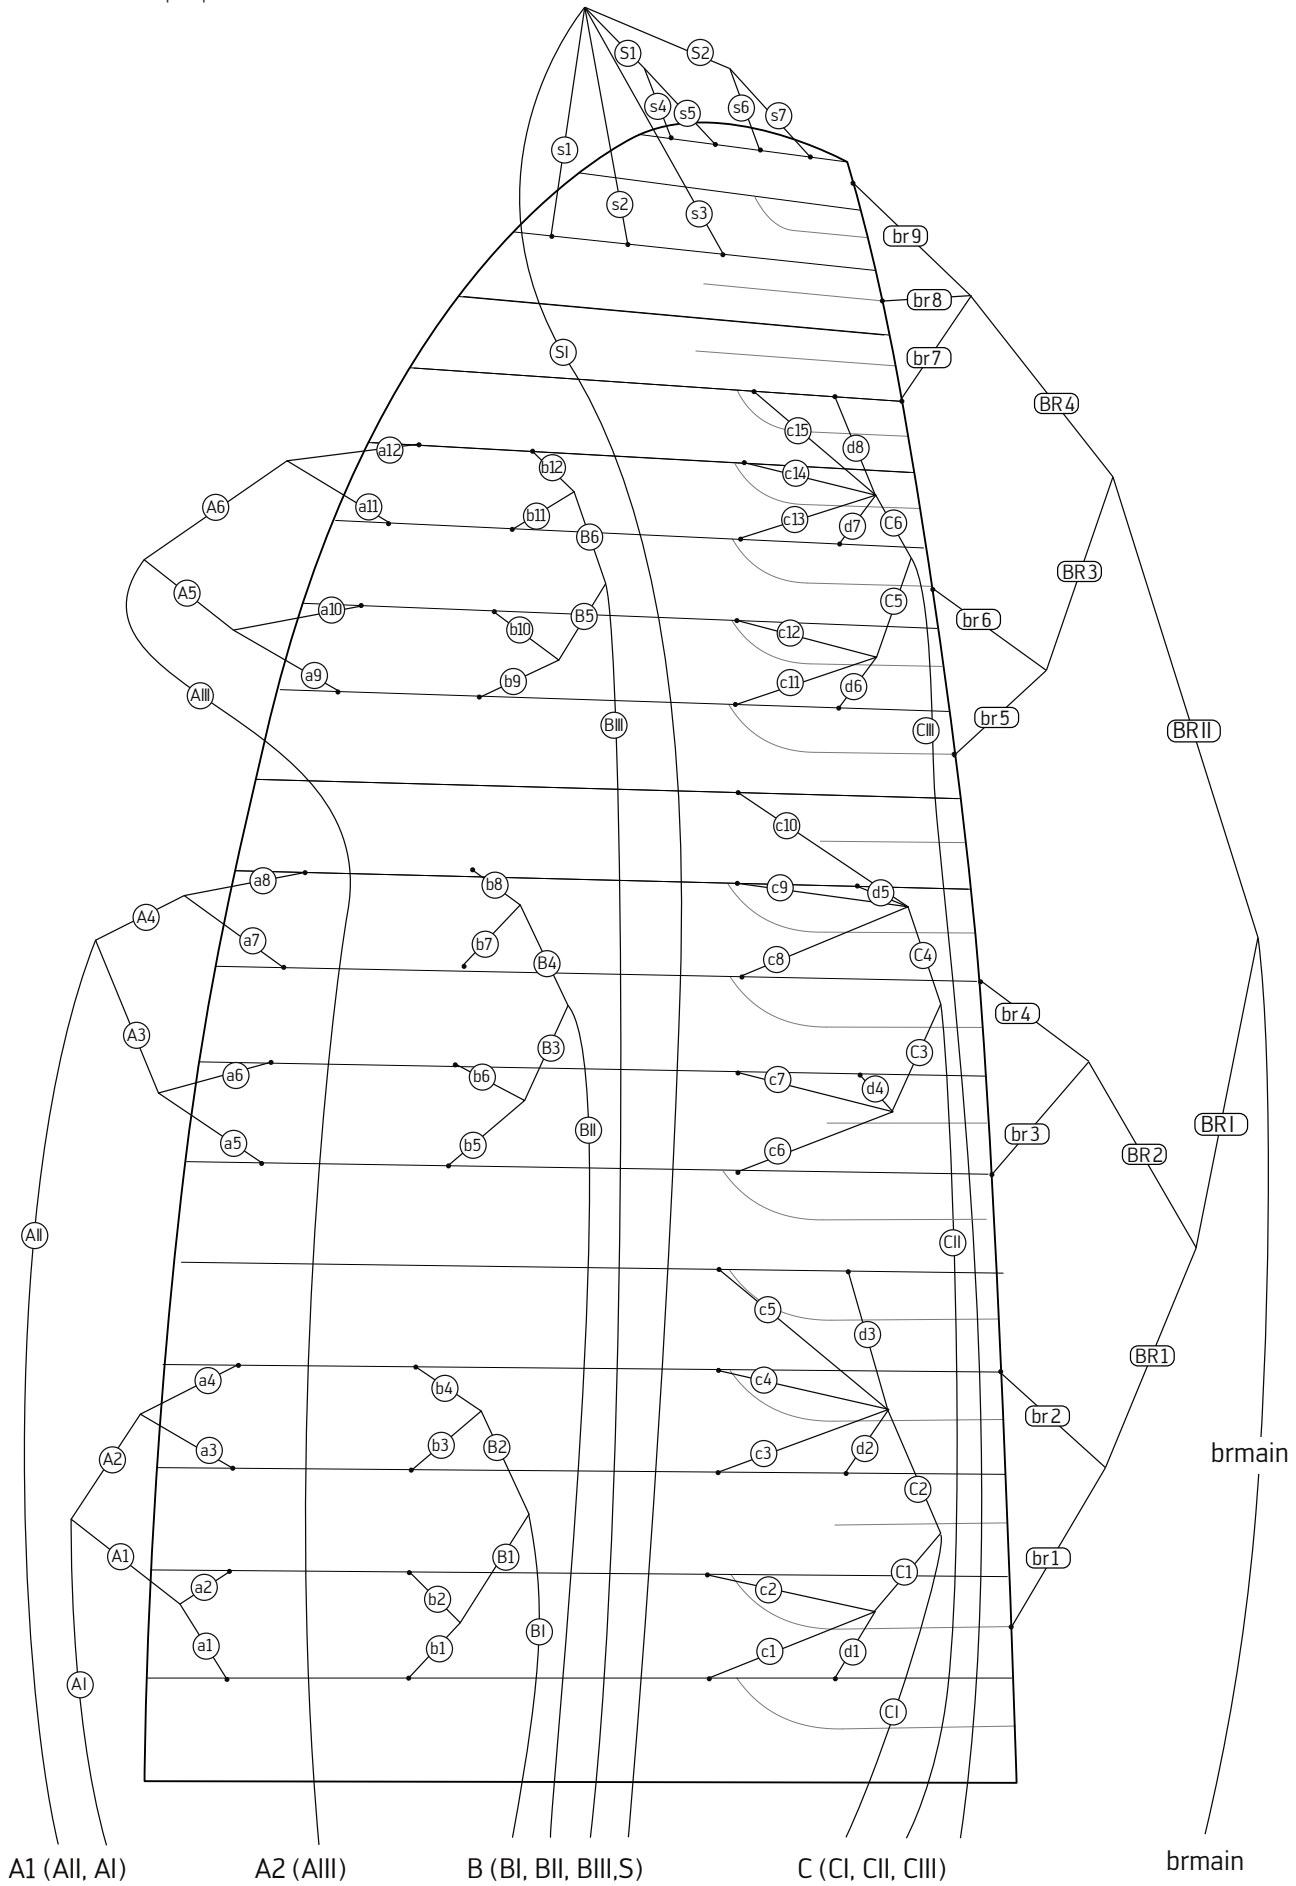

LINE SCHEMATIC

This line schematic is only for illustration purposes.

RISERS

MESCAL6, size XXS und XS

MESCAL6, size S, M und L

OVERVIEW GLIDER