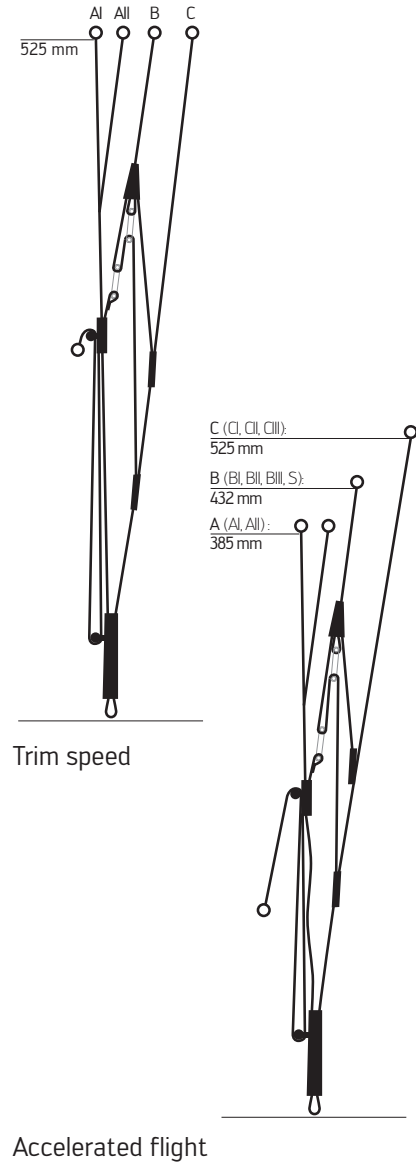

LINE SCHEMATIC

This line schematic is only for illustration purposes.

RISERS

MESCAL6, size XXS und XS

MESCAL6, size S, M und L

OVERVIEW GLIDER