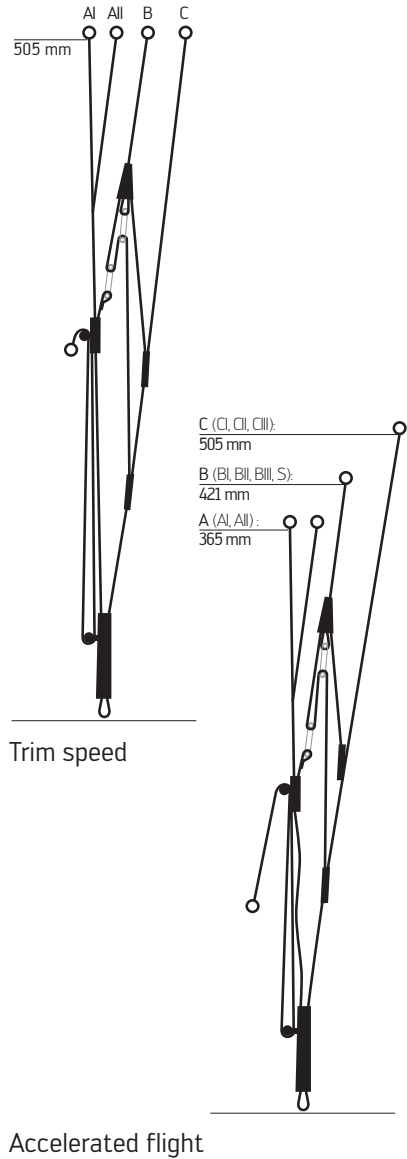

LINE SCHEMATIC

This line schematic is only for illustration purposes.

RISERS

MESCAL6, size XXS und XS

MESCAL6, size S, M und L

OVERVIEW GLIDER