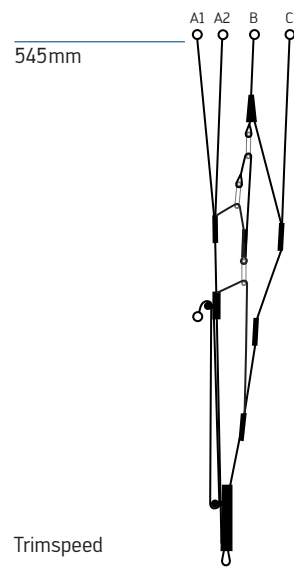

LINE SCHEMATIC

This line schematic is only for illustration purposes.

LINE LENGTH

Total line length ARAK AIR size: XXS, XS, S, M, and L: www.skywalk.info

Single line length ARAK AIR size: XXS, XS, S, M, and L: www.skywalk.info

RISERS

ARAK AIR - XXS + XS

ARAK AIR - S + M + L

OVERVIEW GLIDER

- 1 Main lines
- 2 Top lines
- 3 Bottom sail
- 4 Cell openings
- 5 Top sail
- 6 Trailing edge
- 7 Nameplate