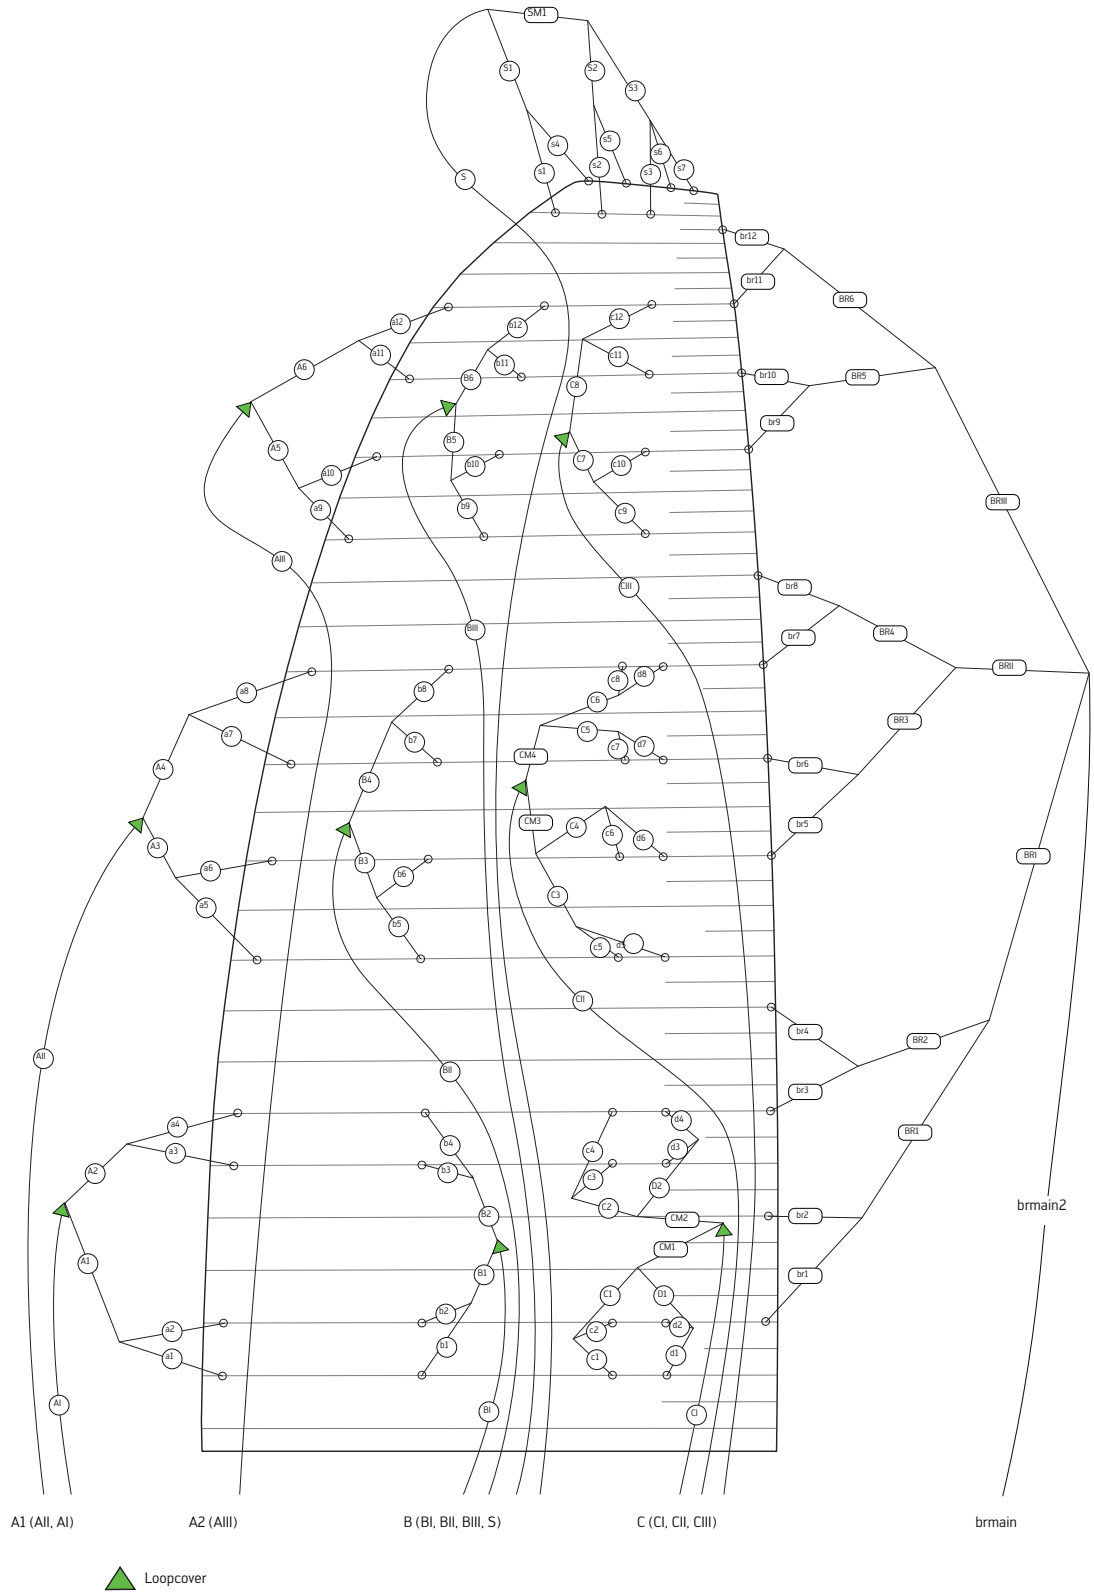

LINE SCHEMATIC

This line schematic is only for illustration purposes.

LINE LENGTH

Total line length ARAK AIR size: XXS, XS, S, M, and L: www.skywalk.info

Single line length ARAK AIR size: XXS, XS, S, M, and L: www.skywalk.info

RISERS

ARAK AIR - XXS + XS

ARAK AIR - S + M + L

OVERVIEW GLIDER

- 1 Main lines
- 2 Top lines
- 3 Bottom sail
- 4 Cell openings
- 5 Top sail
- 6 Trailing edge
- 7 Nameplate