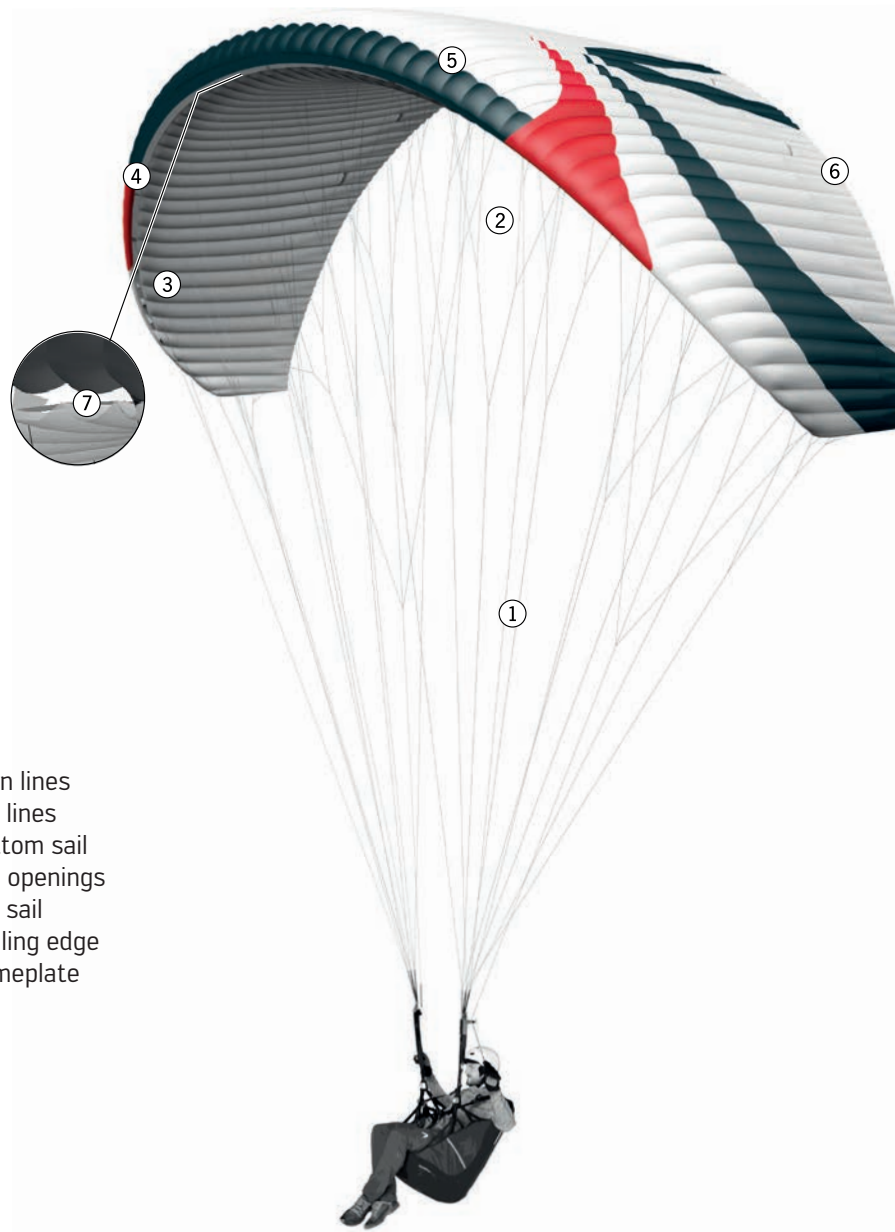

LINE SCHEMATIC

This line schematic is only for illustration purposes.

LINE LENGTH

Total line length ARAK AIR size: XXS, XS, S, M, and L: www.skywalk.info

Single line length ARAK AIR size: XXS, XS, S, M, and L: www.skywalk.info

RISERS

ARAK AIR - XXS + XS

ARAK AIR - S + M + L

OVERVIEW GLIDER

- 1 Main lines
- 2 Top lines
- 3 Bottom sail
- 4 Cell openings
- 5 Top sail
- 6 Trailing edge
- 7 Nameplate