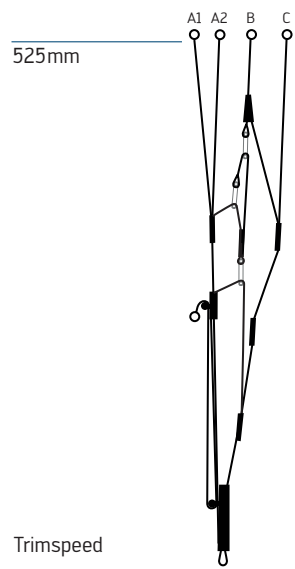

LINE SCHEMATIC

This line schematic is only for illustration purposes.

LINE LENGTH

Total line length ARAK AIR size: XXS, XS, S, M, and L: www.skywalk.info

Single line length ARAK AIR size: XXS, XS, S, M, and L: www.skywalk.info

RISERS

ARAK AIR - XXS + XS

ARAK AIR - S + M + L

OVERVIEW GLIDER

- 1 Main lines
- 2 Top lines
- 3 Bottom sail
- 4 Cell openings
- 5 Top sail
- 6 Trailing edge
- 7 Nameplate