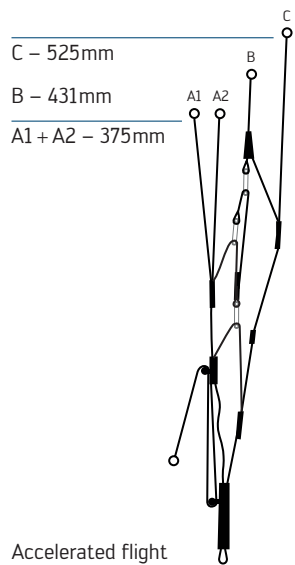

LINE SCHEMATIC

This line schematic is only for illustration purposes.

LINE LENGTH

Total line length ARAK AIR size: XXS, XS, S, M, and L: www.skywalk.info

Single line length ARAK AIR size: XXS, XS, S, M, and L: www.skywalk.info

RISERS

ARAK AIR - XXS + XS

ARAK AIR - S + M + L

OVERVIEW GLIDER

- 1 Main lines
- 2 Top lines
- 3 Bottom sail
- 4 Cell openings
- 5 Top sail
- 6 Trailing edge
- 7 Nameplate