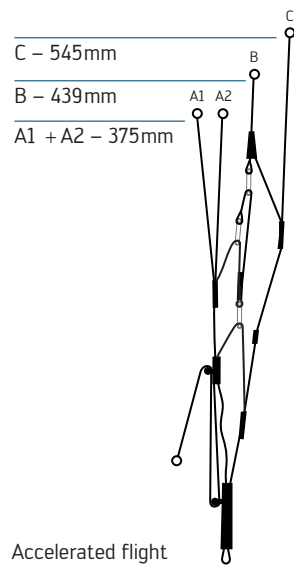

LINE SCHEMATIC

This line schematic is only for illustration purposes.

LINE LENGTH

Total line length ARAK AIR size: XXS, XS, S, M, and L: www.skywalk.info

Single line length ARAK AIR size: XXS, XS, S, M, and L: www.skywalk.info

RISERS

ARAK AIR - XXS + XS

ARAK AIR - S + M + L

OVERVIEW GLIDER

- 1 Main lines
- 2 Top lines
- 3 Bottom sail
- 4 Cell openings
- 5 Top sail
- 6 Trailing edge
- 7 Nameplate